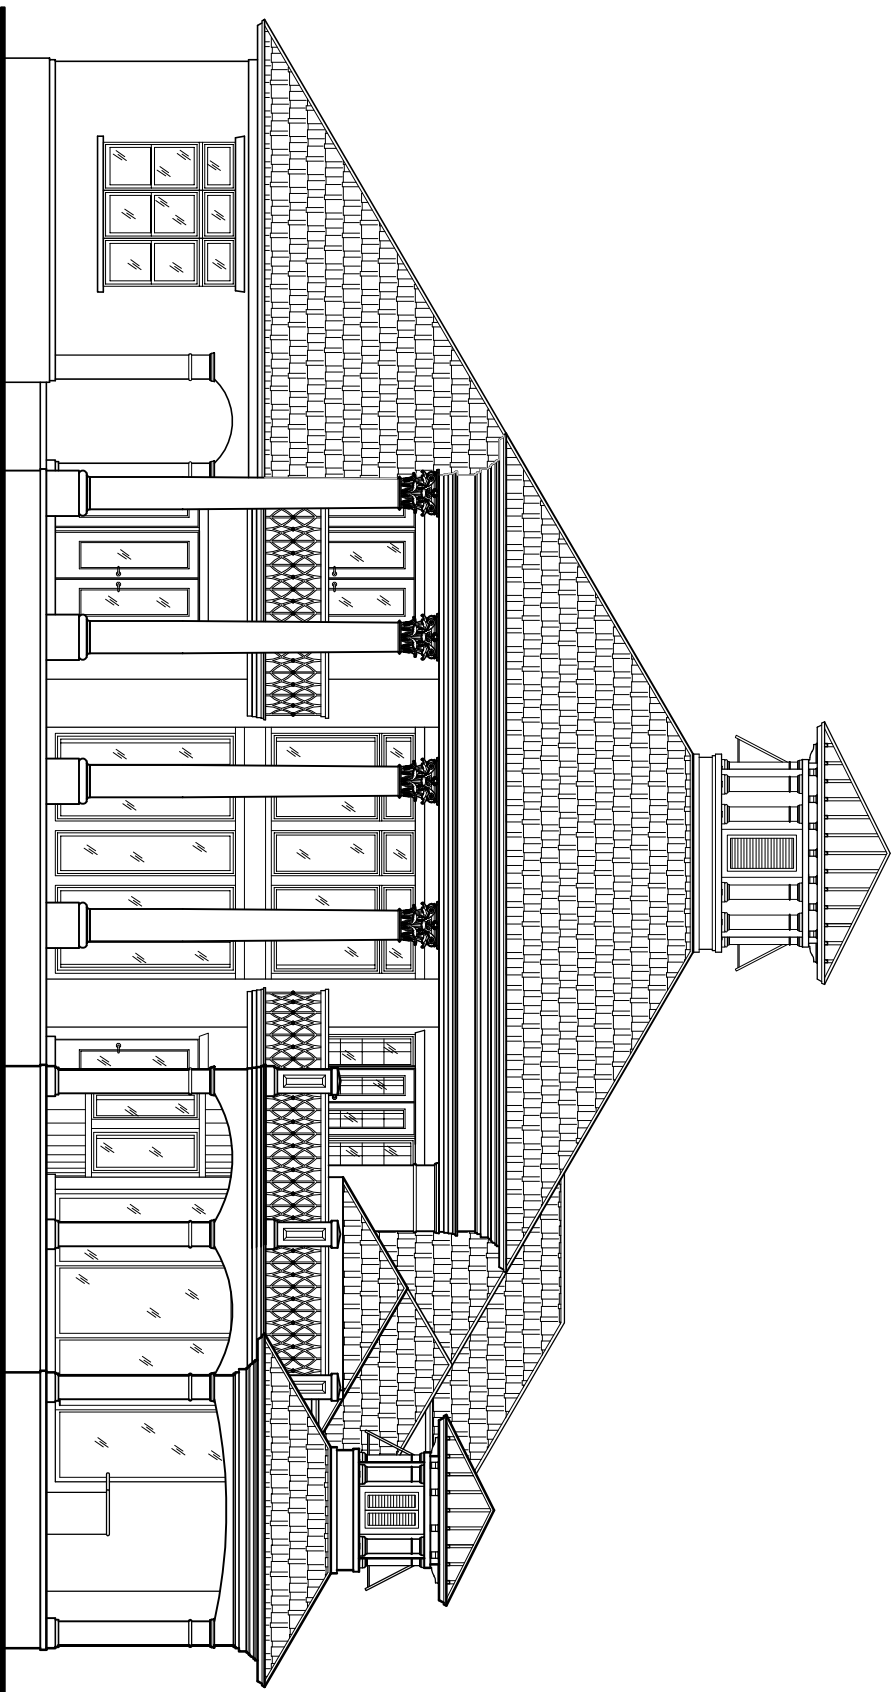

FRONT ELEVATION

REAR ELEVATION

ELEVATIONS

*The New  
American  
Home 2008*

**Robertson Homes**  
1700 E. IRLO BRONSON HWY.  
ST. CLOUD, FL. 34771  
TEL: (407) 892-8537  
FAX: (407) 892-6797

**Bonita Springs • Ft. Myers • Naples**  
25241 Elementary Way Suite 200  
Bonita Springs, FL 34135  
239-495-2106

 **Sater Group**  
PLANNERS • DESIGNERS

DATE:

06/20/06

SCALE:

3/32" = 1'-0"