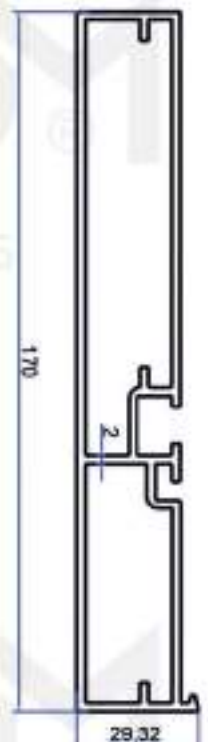

ARTMİNYUM

Alüminyum Mimari Sistemler

www.kenanmetal.com

Profile No	kg/m
3217	4,943

Profile No	kg/m
3220	3,284

Profile No	kg/m
3218	2,558

Profile No	kg/m
3224	1,328

Profile No	kg/m
3221	1,111

Profile No	kg/m
3219	2,434

Panel Profili
Panel Profiles

Product Code: 3224

Weight kg/m: 1,328
(138,5 x 30,4 x 1,3mm)

Aluminium Profile Systems

Orta Taşıyıcı Profili
Mid Carrier Profile

Product Code: 3217

Weight kg/m: 4,943
(158 x 150 x 2,3mm)

Aluminium

Ön Taşıyıcı Profili
Pre-Carrier Profile

Product Code: 3219

Weight kg/m: 2,434
(170 x 29,32 x 2mm)

Aluminium Profile Systems

Direk Ayak Profili
Strut Foot Profile

Product Code: 3220

Weight kg/m: 3,284
(121 x 121 x 2mm)

Code : MB-5

Quantity : 1 Piece

Orta Ray Bağlantı Sacı
Middle Rail
Connection Sheet

Quantity : 2 Piece

MBX12 Havşa Başlı
İmbus Cıvata
MBX12 Countersunk
Head Imbus Bolt

Quantity : 8 Piece

M8 Kare Kaynak Somun
M8 Square Weld Nut