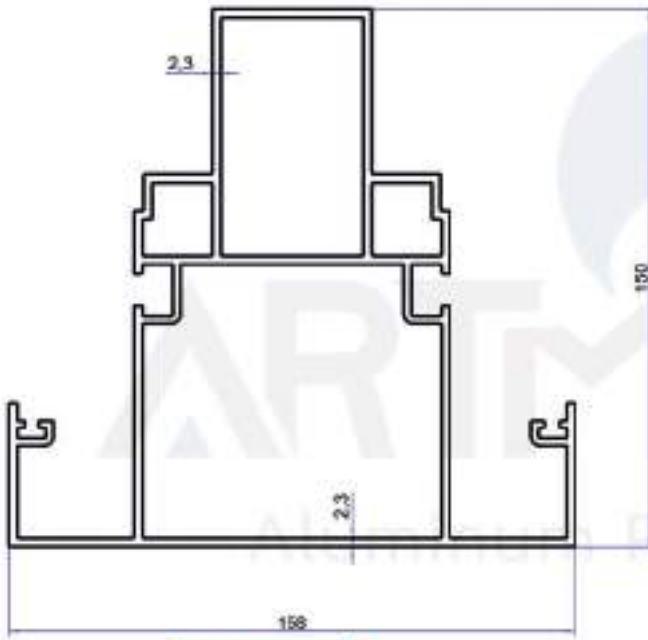

Profile No	kg/m
3217	4,943