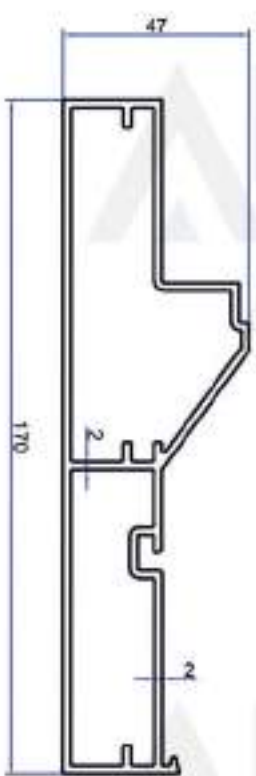

ARTMİNYUM

Alüminyum Mimari Sistemler

www.kenanmetal.com

Profile No	kg/m
3217	4,943

Profile No	kg/m
3220	3,284

Profile No	kg/m
3218	2,558

Profile No	kg/m
3224	1,328

Profile No	kg/m
3221	1,111

Profile No	kg/m
3219	2,434

Panel Profili
Panel Profiles

Product Code: 3224

Weight kg/m: 1,328
(138,5 x 30,4 x 1,3mm)

Aluminium Profile Systems

Orta Taşıyıcı Profili
Mid Carrier Profile

Product Code: 3217

Weight kg/m: 4,943
(158 x 150 x 2,3mm)

Aluminium

Ön Taşıyıcı Profili
Pre-Carrier Profile

Product Code: 3219

Weight kg/m: 2,434
(170 x 29,32 x 2mm)

Aluminium Profile Systems

Direk Ayak Profili
Strut Foot Profile

Product Code: 3220

Weight kg/m: 3,284
(121 x 121 x 2mm)

Code : MB-5

Quantity : 1 Piece

Orta Ray Bağlantı Sacı
Middle Rail
Connection Sheet

Quantity : 2 Piece

MBX12 Havşa Başlı
İmbus Cıvata
MBX12 Countersunk
Head Imbus Bolt

Quantity : 8 Piece

M8 Kare Kaynak Somun
M8 Square Weld Nut