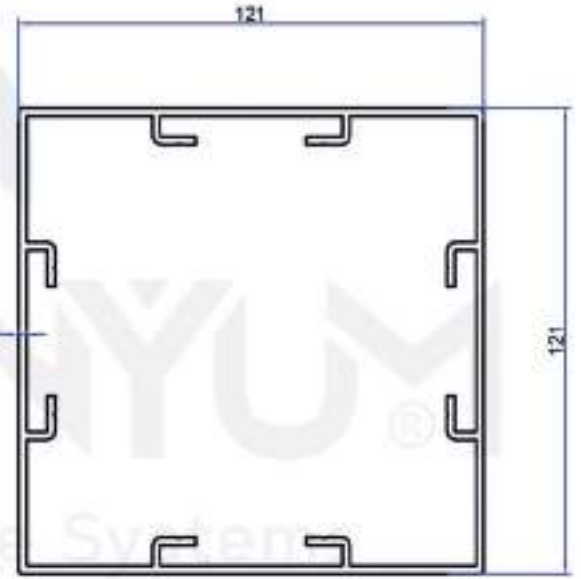

Profile No	kg/m
3220	3,284