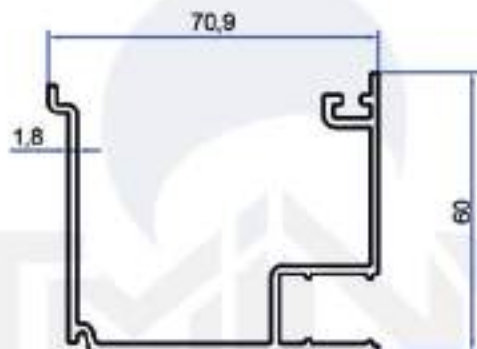

Profile No	kg/m
3221	1,111