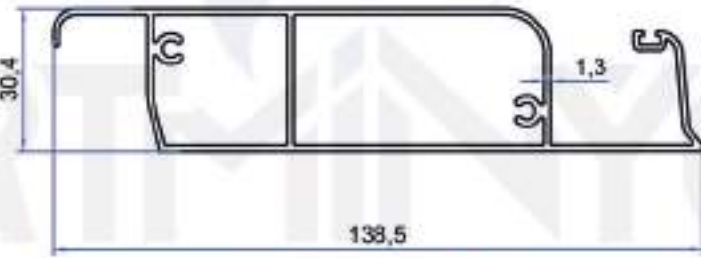

Profile No	kg/m
3224	1,328