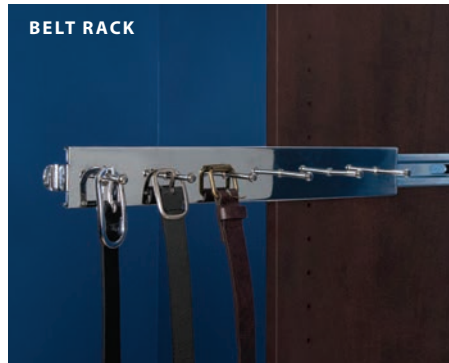

Accessories add Functionality