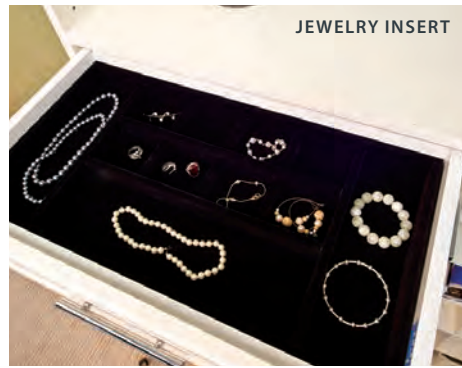

JEWELRY INSERT