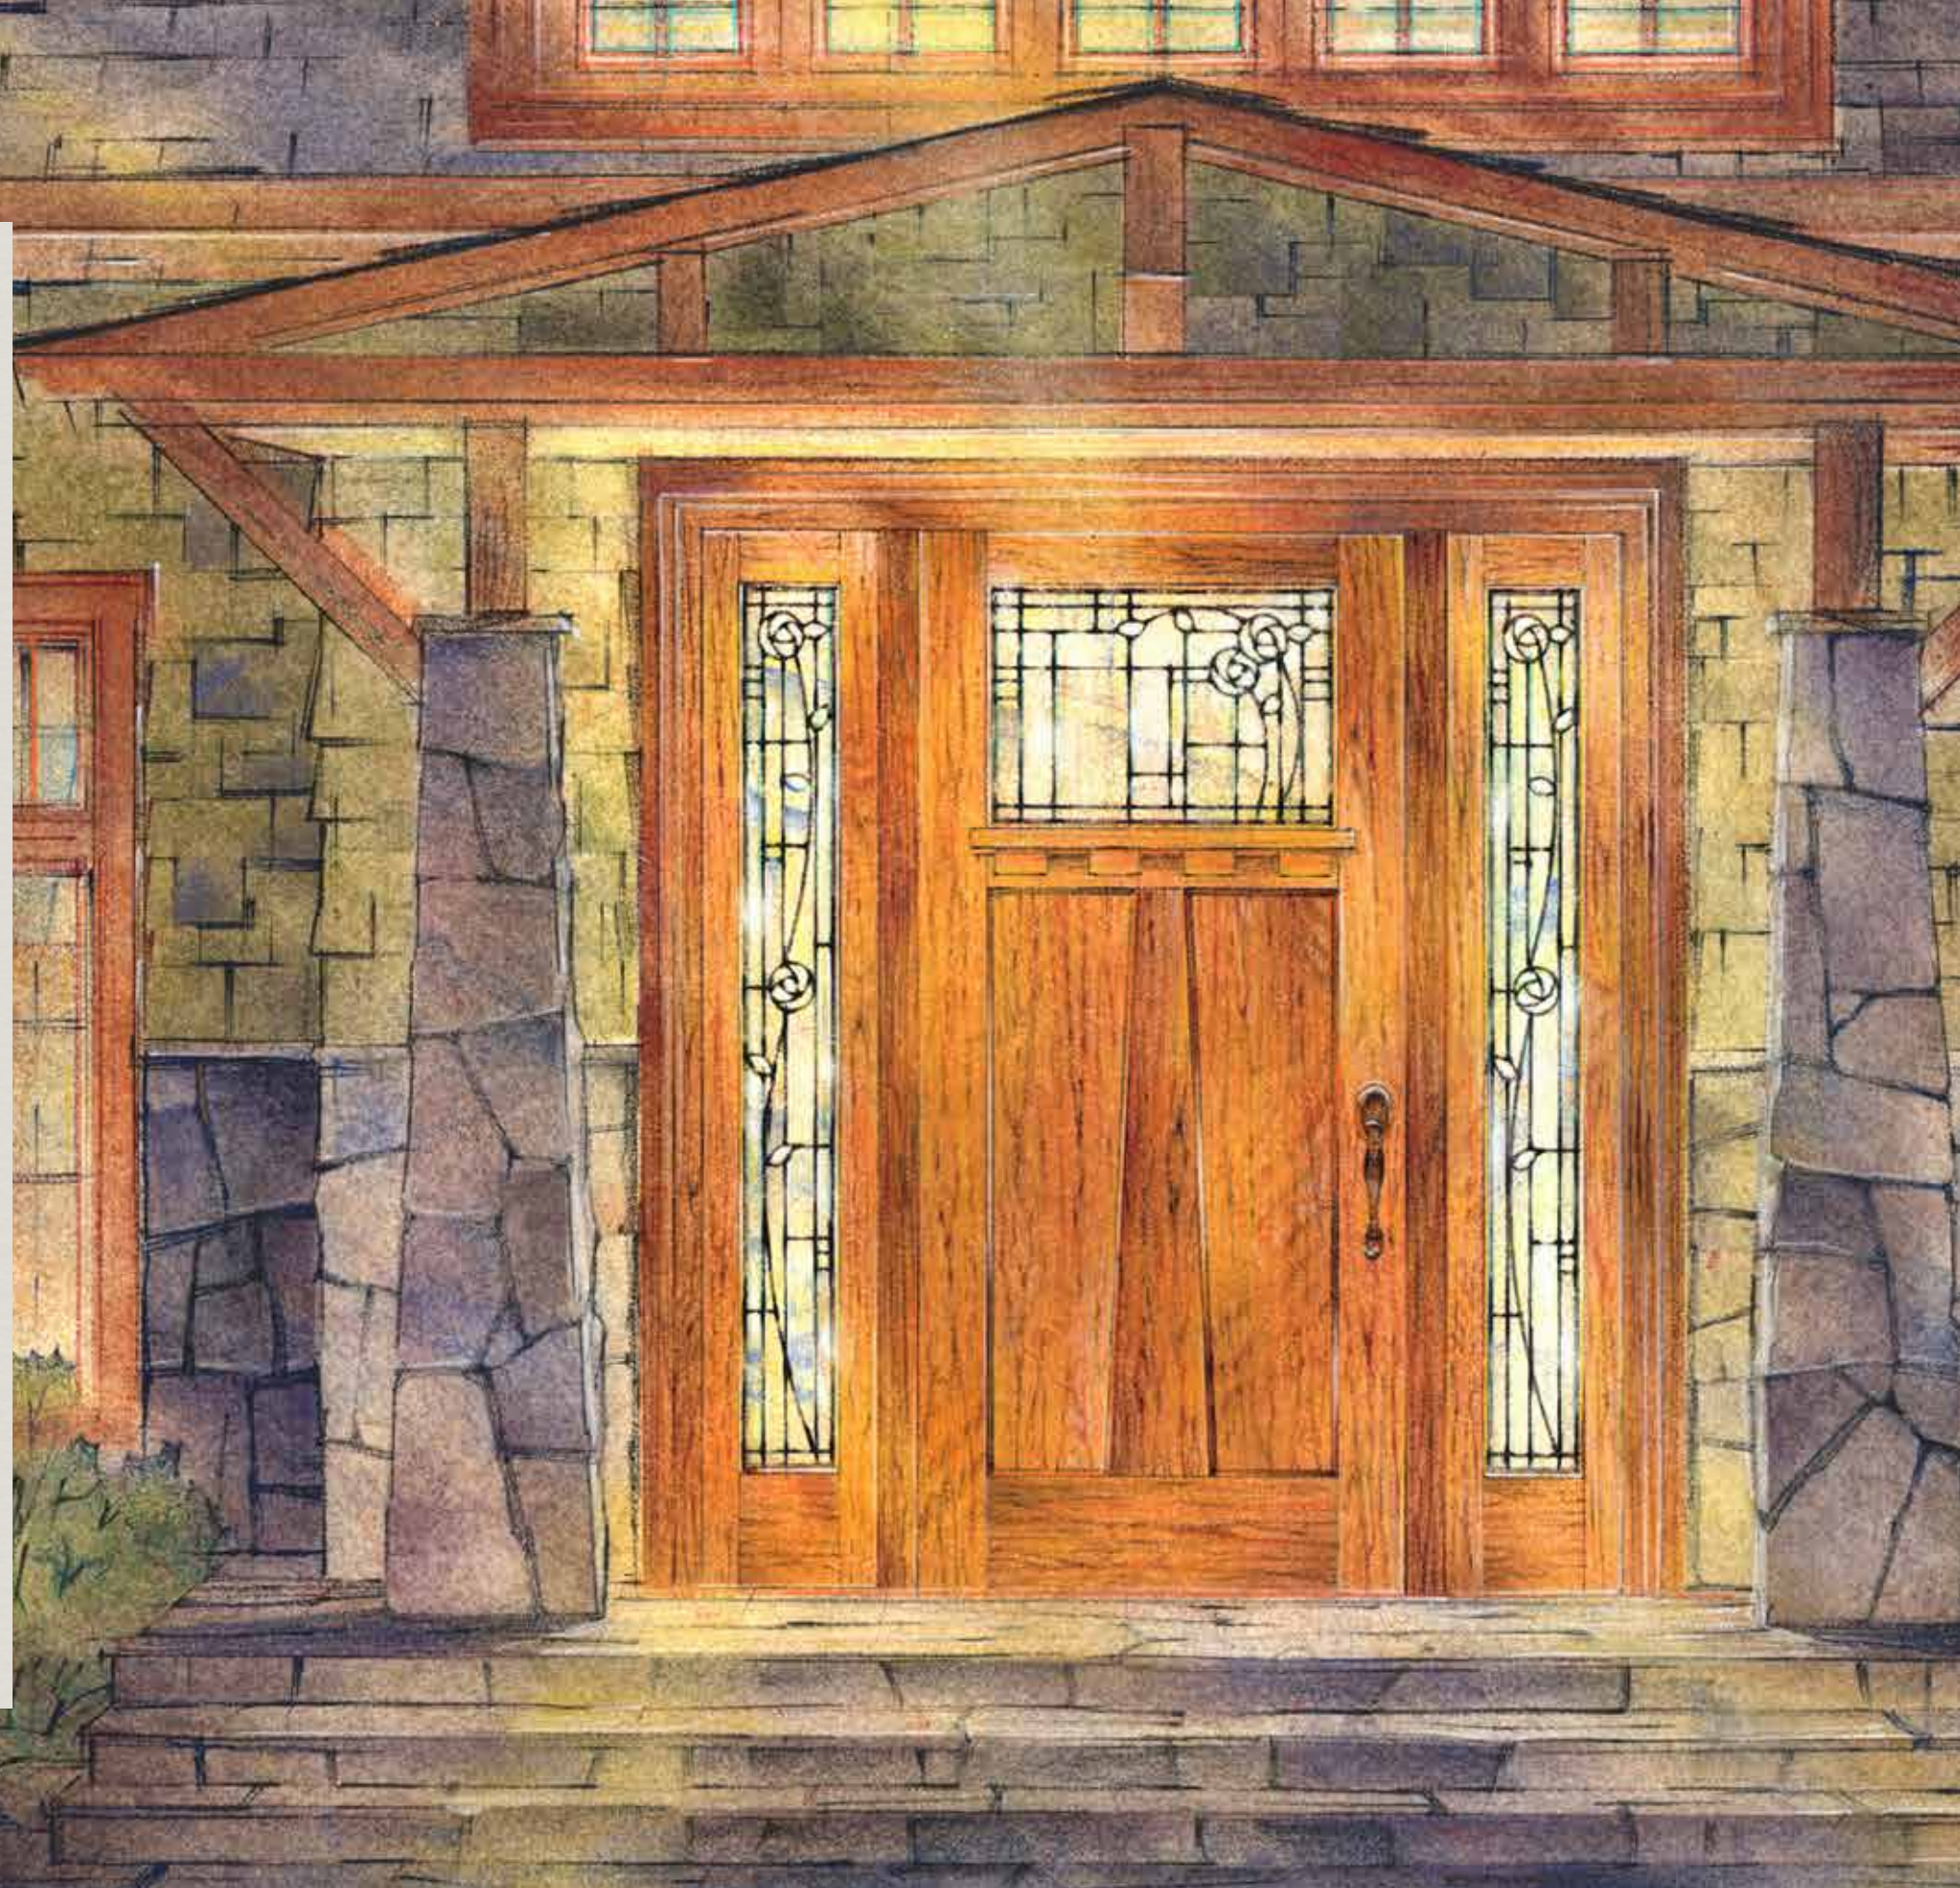

# A RUSTIC *Renaissance*

Four Square™  
6971 door, 6176 sidelights with 9541 dentil shelf  
shown in Teak

TWO THOUSAND EIGHT