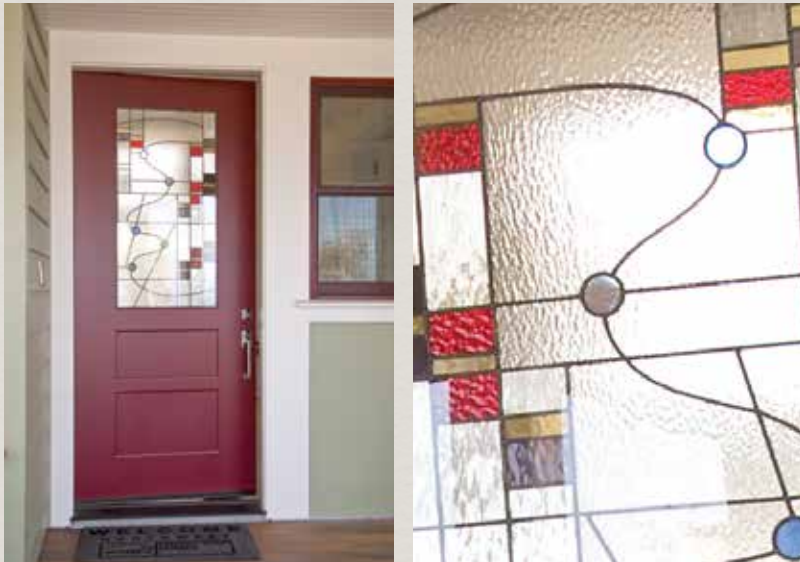

TWO THOUSAND ELEVEN

ARTISTRY *that Excites*

Full Bloom®

4612 door, 4613 (left), 4614 (right) sidelights,
and matching transom shown in Douglas Fir