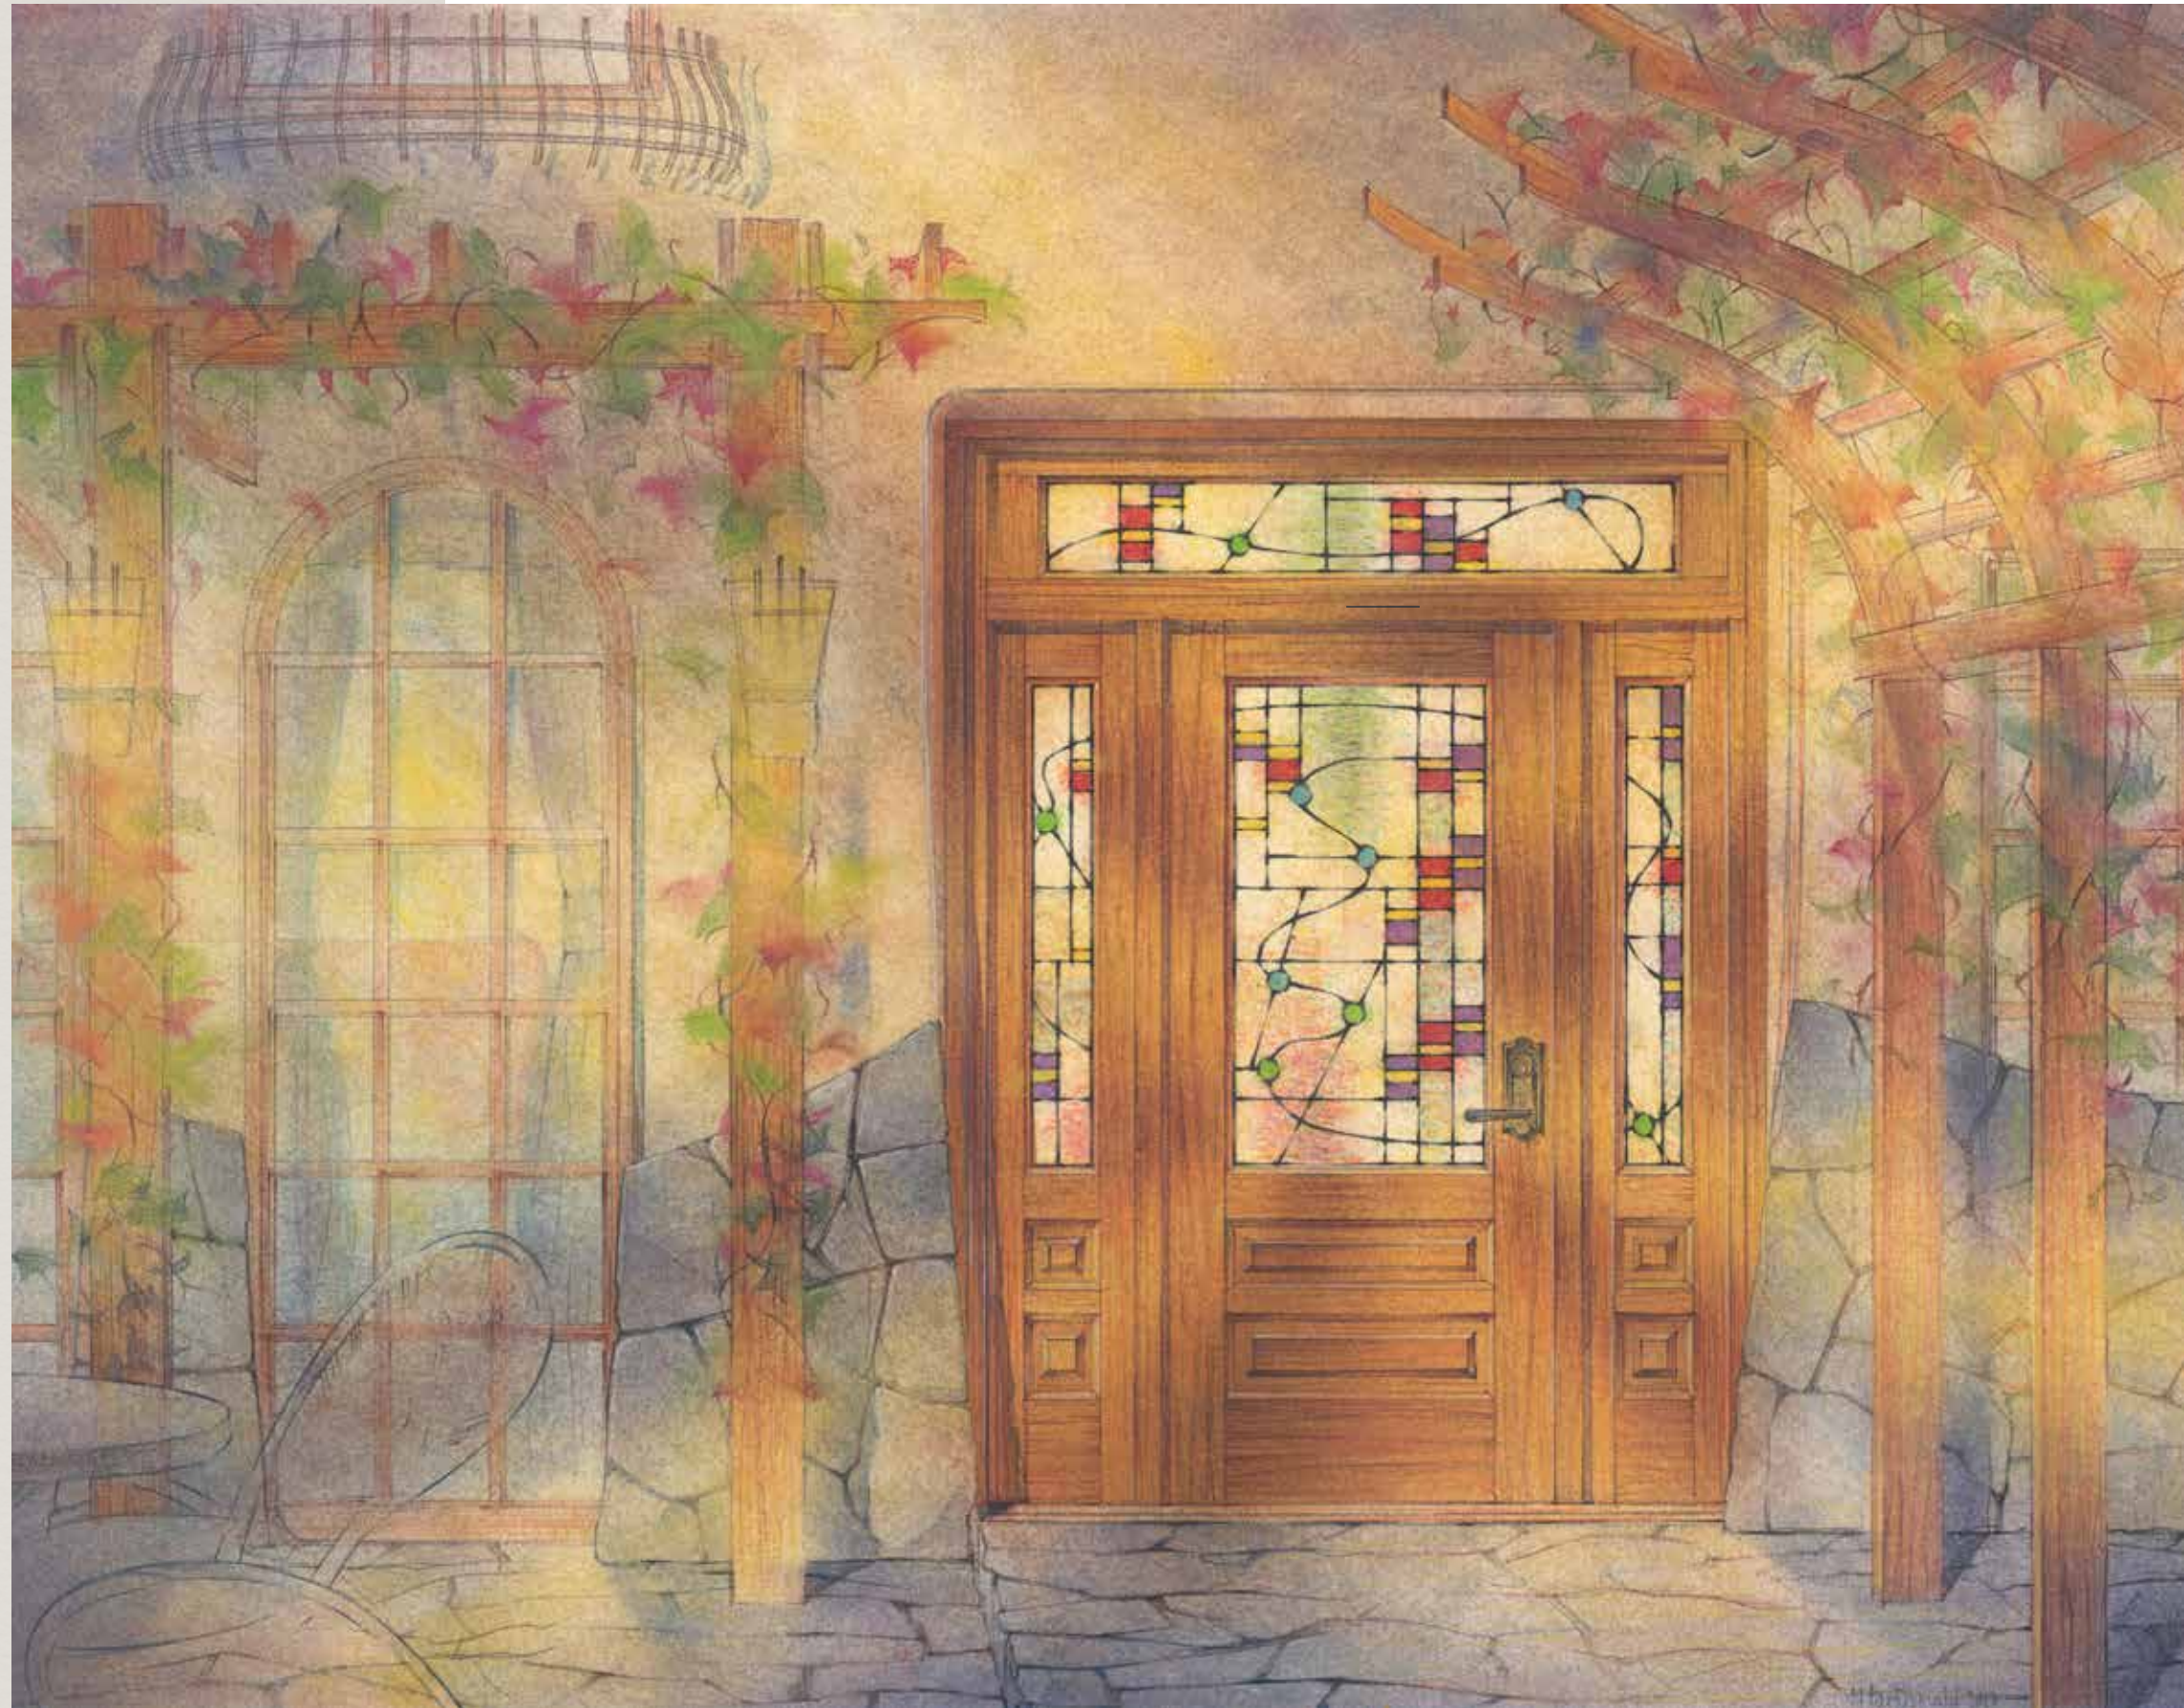

## WARM & Welcoming

4974 and 4977 shown in Douglas Fir with optional Rooftop glass

---

TWO THOUSAND TWELVE

## *Beautifully* BESPOKE

Custom double door with sidelights shown  
in Douglas Fir with custom glass pattern

---

TWO THOUSAND ELEVEN

# ARTISTRY *that Excites*

Full Bloom®

4612 door, 4613 (left), 4614 (right) sidelights,  
and matching transom shown in Douglas Fir

TWO THOUSAND TEN