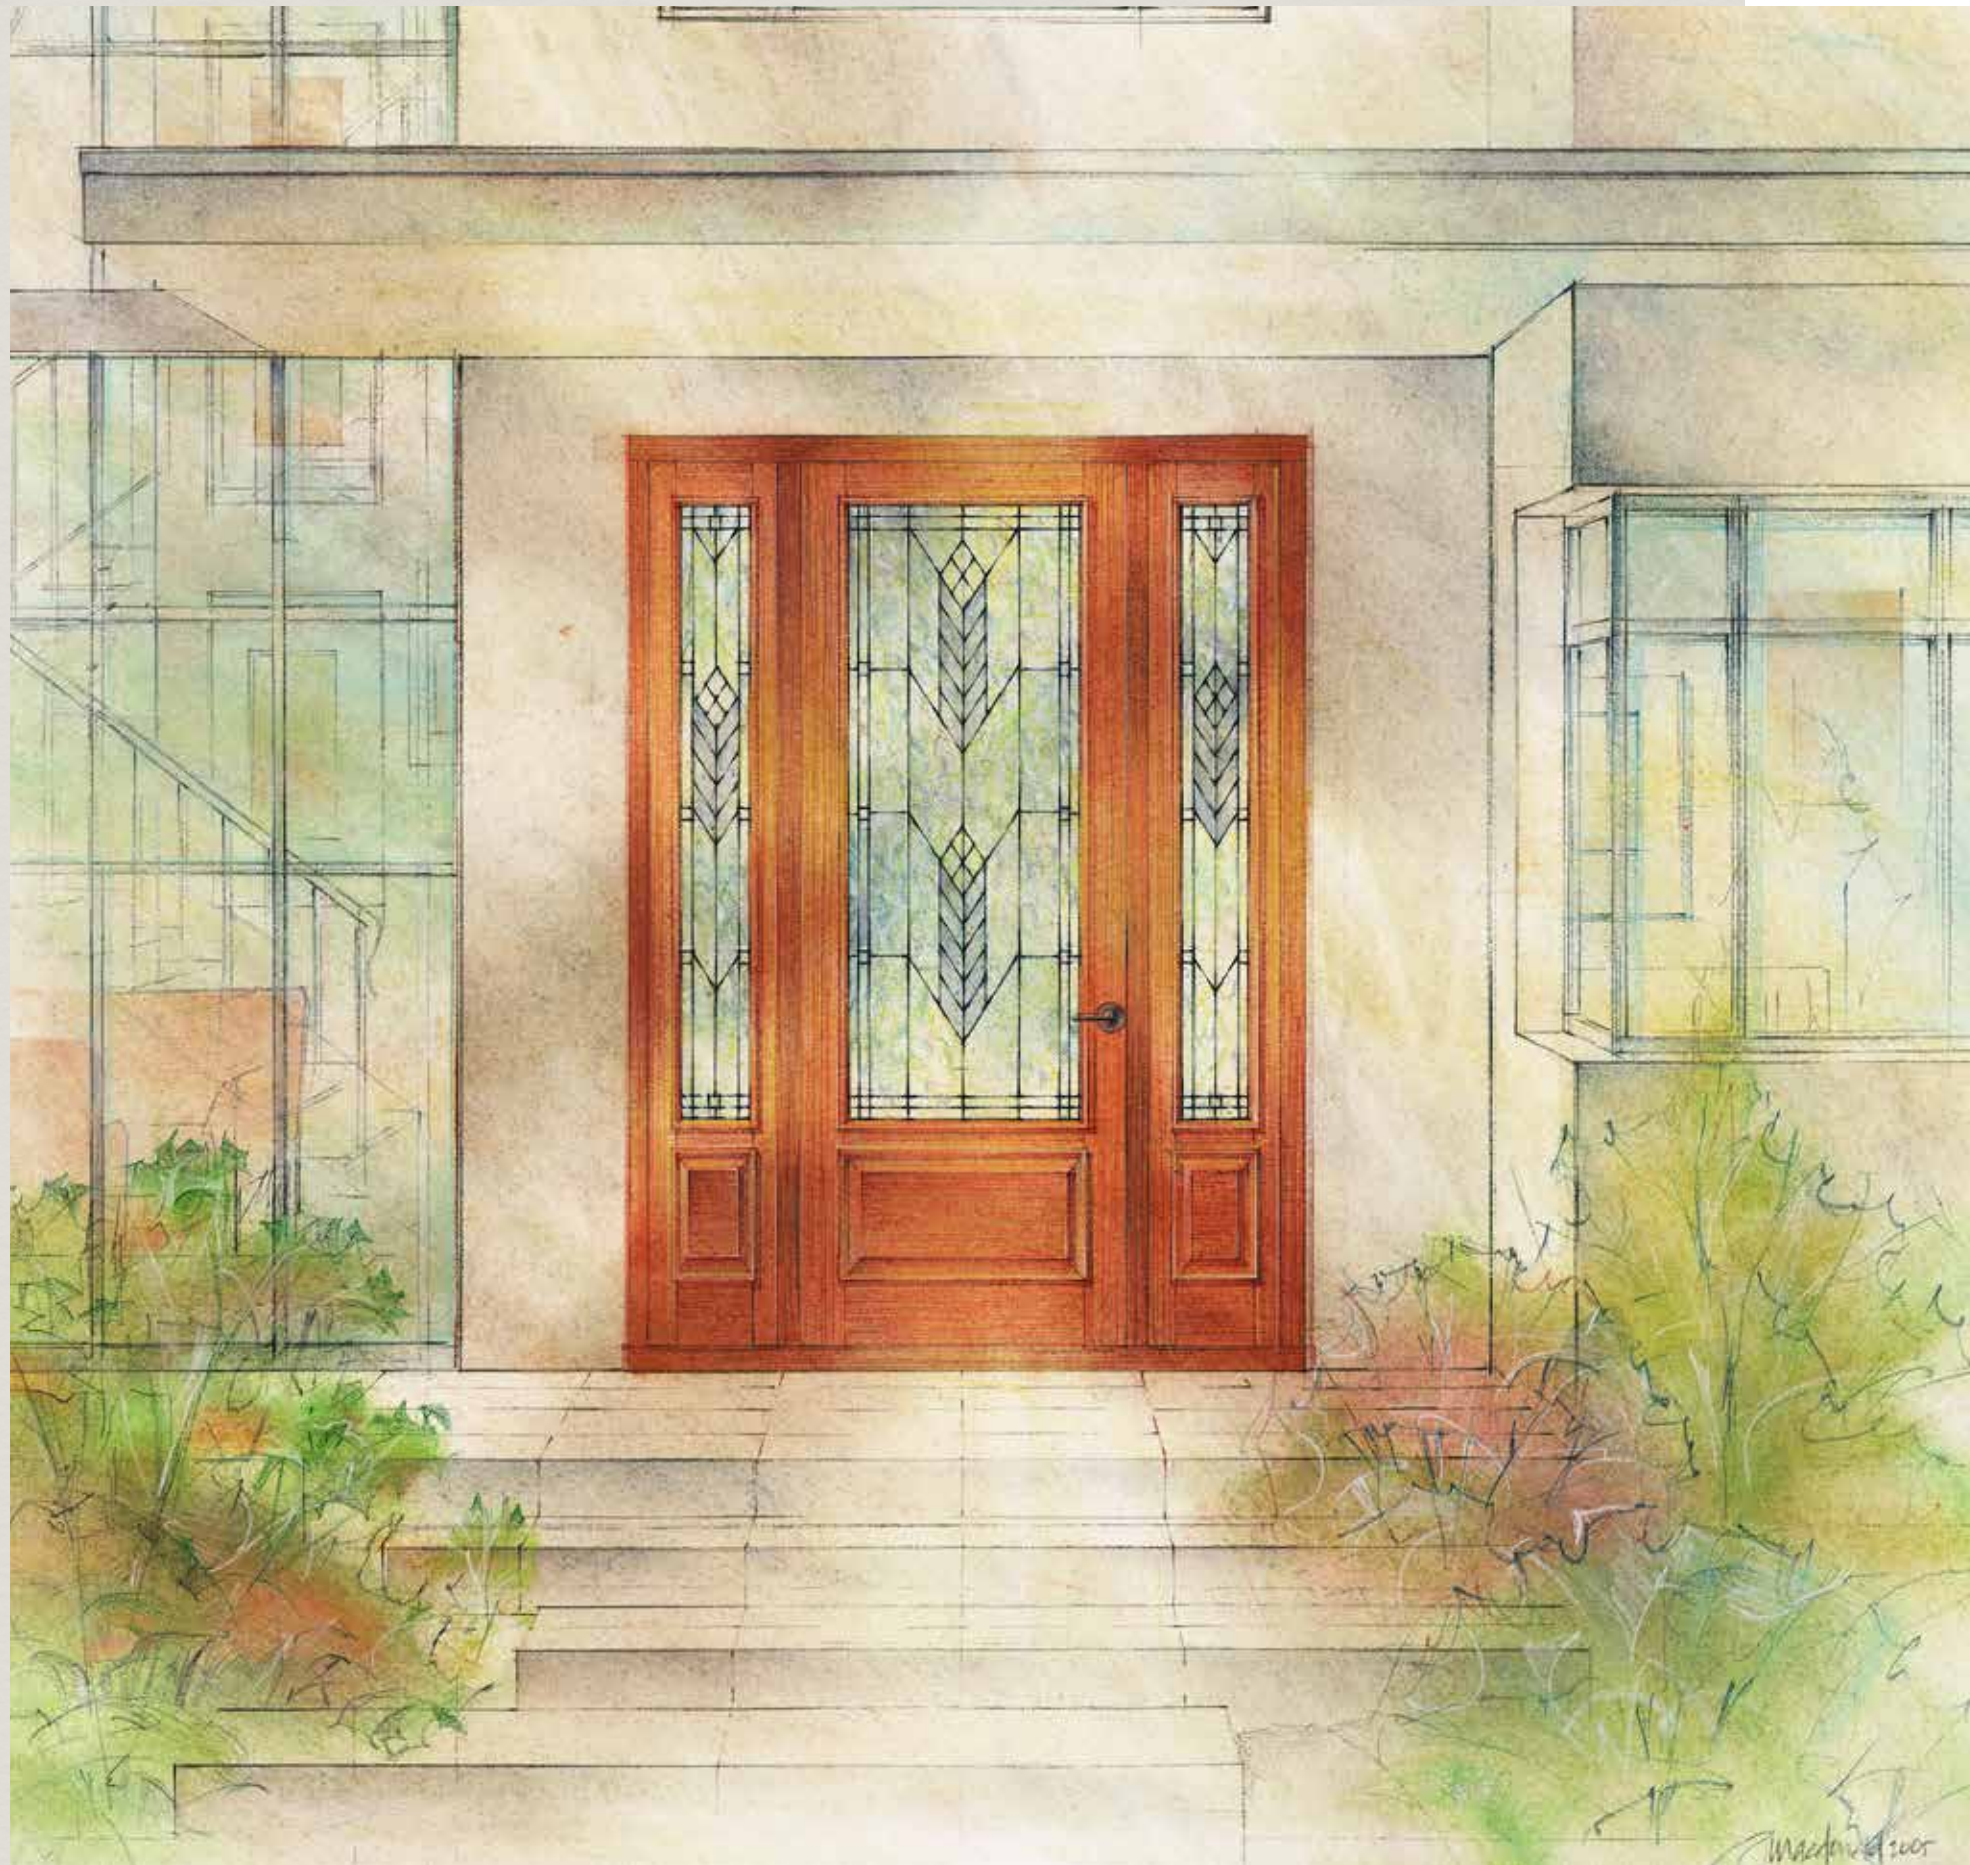

TWO THOUSAND FOUR

NATURAL *Simplicity*

Prairiefield®

6426 door, 6427 sidelights (8'0") shown in Douglas Fir