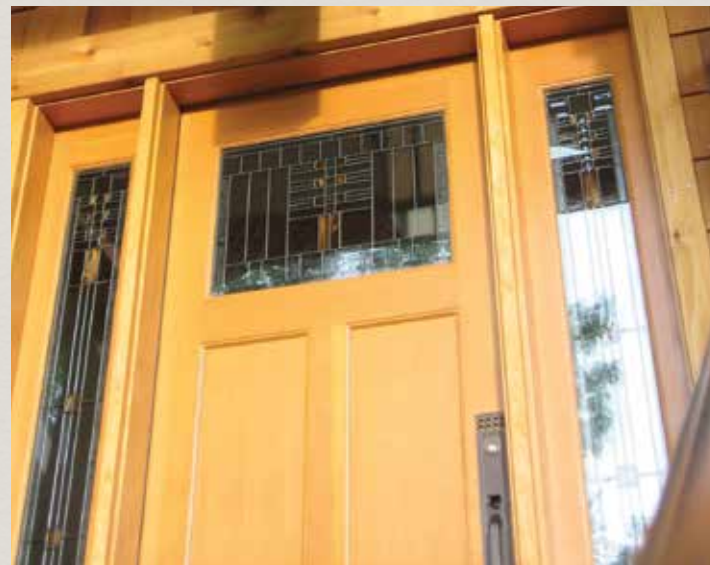

TWO THOUSAND ONE

UNDERSTATED *Authenticity*

Valencia™ II

36843 door, 6174 sidelights with 9541
dentil shelf shown in Douglas Fir