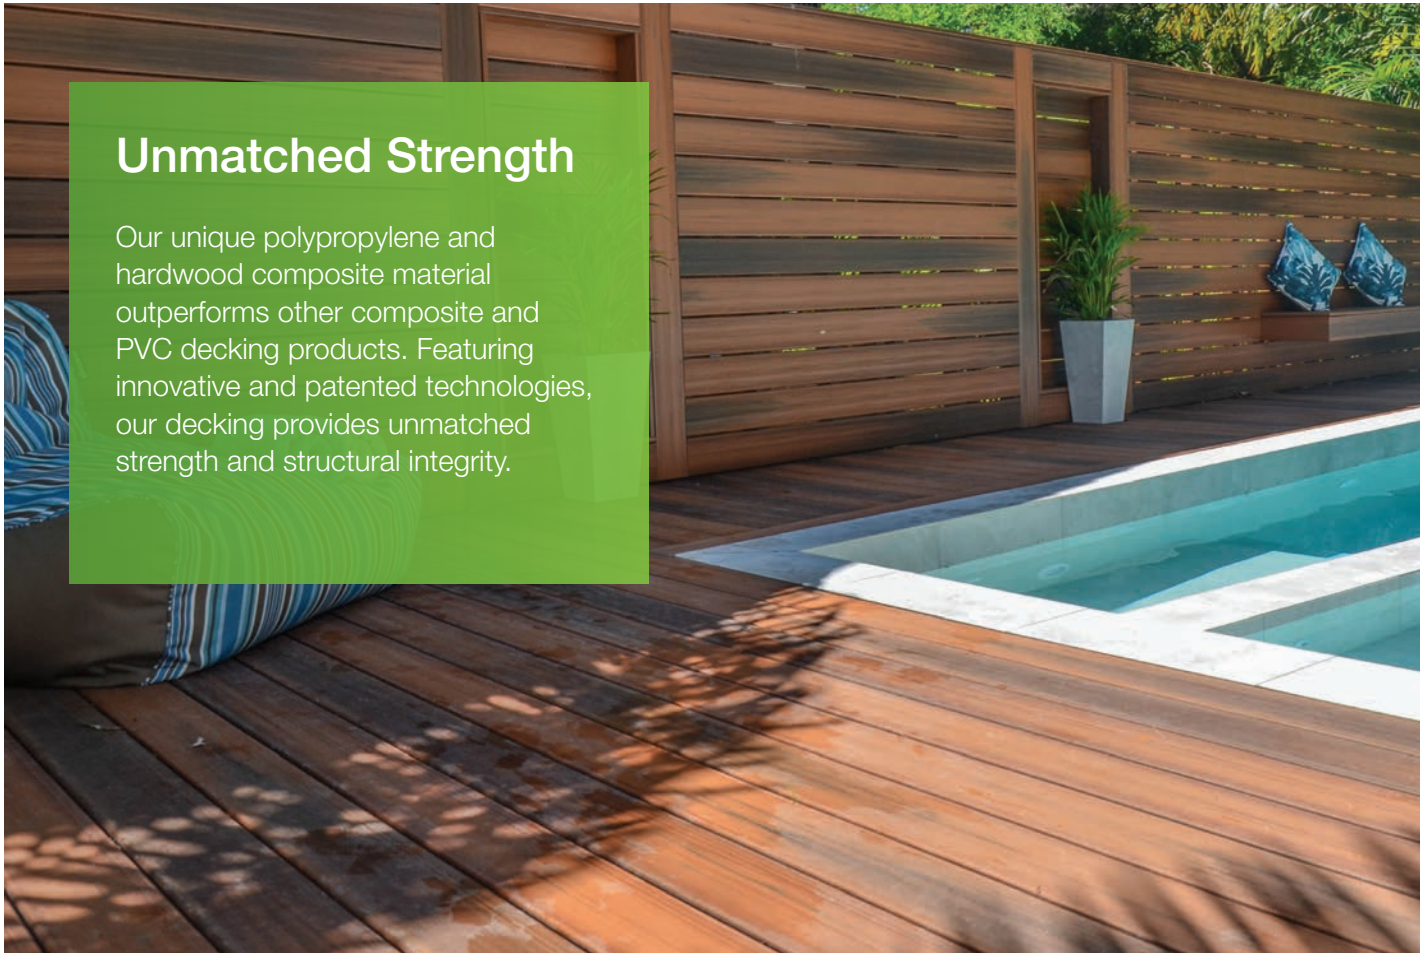

BARRETTE OUTDOOR LIVING DECKING

Make your deck dreams come true with our durable, low-maintenance composite decking. Offering several eco-friendly collections, we make it easy to find a style that satisfies any taste and budget.

Unmatched Strength

Our unique polypropylene and hardwood composite material outperforms other composite and PVC decking products. Featuring innovative and patented technologies, our decking provides unmatched strength and structural integrity.

CoolTrac™

CoolTrac provides 136% more slip resistance and keeps boards up to 18% cooler than traditional composite decking.

SolarGuard®

SolarGuard technology provides fade resistance so that your outdoor living products will maintain a like-new finish for years to come.

Step-Clip®

Step-Clip delivers a quick, easy and efficient deck installation solution that locks boards into place with a single step — no special tools needed.

Poly-Pro Advantage®

The Poly-Pro Advantage is a unique polypropylene and hardwood composite that outperforms other composite and PVC decking products.