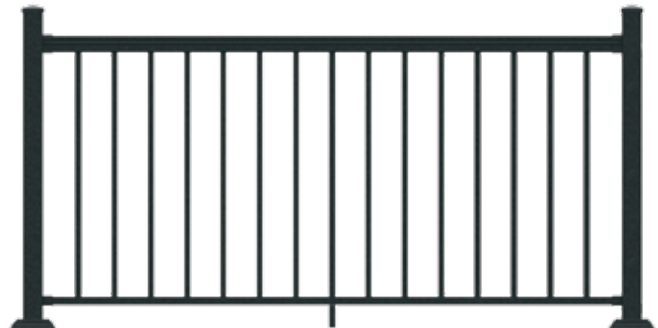

3/4" Square Balusters