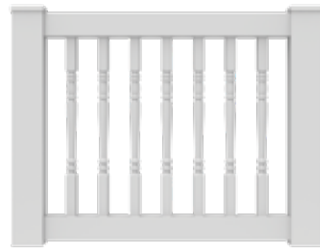

1⅜" Turned Balusters

Bella Premiere Series Gate Kits provide safety and containment to your project and can accommodate 36" to 48" wide openings between posts. Hinges and latches sold separately.

GATE HARDWARE

Description	Black	White
Standard Wrap Hinge Pair	73028117	73025512
Two-Sided Locking Latch	73050187	73050188
Gravity Latch	73002252	73025491

STRUCTURAL POSTS

Description	36"	42"
Flush Mount Post (includes steel post, post inserts, mounting plate, vinyl shims and hardware)	73019022	73019024
Thru/Fascia Mount Post (includes steel post, post inserts, mounting plate, vinyl shims and hardware)	73019023	73019025