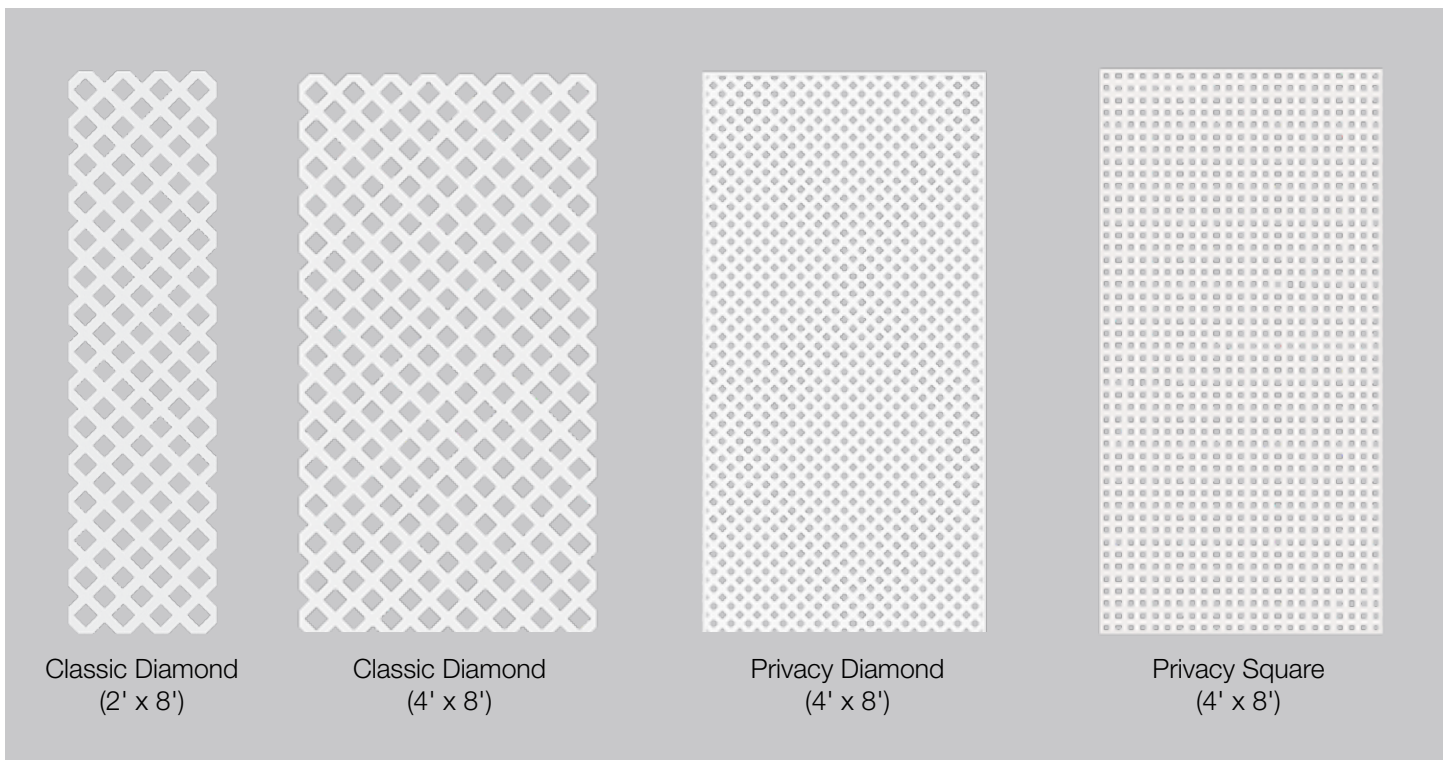

LATTICE

LATTICE				
Color	Classic Diamond (2' x 8')	Classic Diamond (4' x 8')	Privacy Diamond (4' x 8')	Privacy Square (4' x 8')
White	73004010	73004026	73004042	73004051
Woodland Green	N/A	73004020	73004037	N/A
Sierra Cedar	N/A	73004021	73004038	N/A
Redwood	N/A	73004023	73004040	N/A
Khaki	N/A	73040661	73040664	N/A
Brazilian Walnut	N/A	73004144	73004142	N/A
Nantucket Gray	N/A	73004145	73004143	N/A
Better Than Treated	N/A	73004027	73004108	N/A
Black	N/A	73004497	73004479	N/A

Lattice comes in a variety of color options and is NOT intended to be painted.