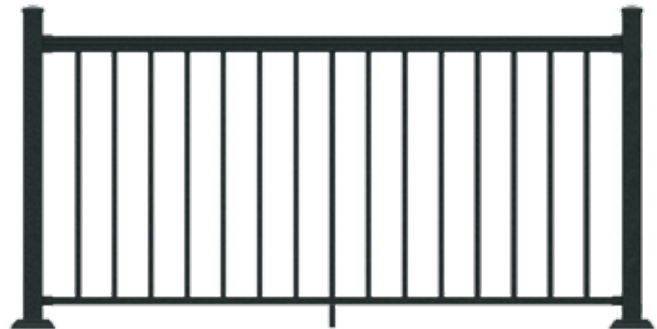

3/4" Square Balusters

CAMBRIDGE TOP ALUMINUM RAIL BRACKETS*

Description	Matte Black	Matte Bronze	White
Cambridge Top Aluminum Rail Level Bracket Kit (2 top and 2 bottom brackets and covers)**	73045645	73045648	73045651
Cambridge Top Aluminum Rail Stair Bracket Kit (2 top and 2 bottom brackets and covers)	73045646	73045649	73045652
Cambridge Top Aluminum Rail Angle Bracket Kit (2 top and 2 bottom brackets and covers)	73045647	73045650	73045653

*Level and Stair brackets are included in all kits; extra brackets are for use when cutting a rail section to create two shorter sections.

**Support foot included in Level Bracket Kits only.