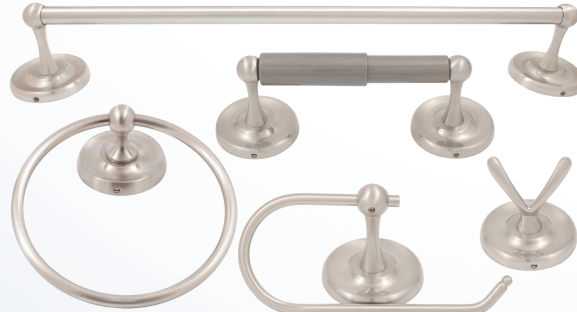

Barrington Grab Bars

Charlotte Grab Bars

Designed to coordinate with our Barrington and Charlotte bath collections, our decorative grab bars deliver safety without sacrificing style. Available in vintage bronze and stainless steel finishes, the grab bars measure 1-1/4" in diameter. Available lengths: 12", 18", 24" & 36"

Grab Bars

Barrington (471)	X		X	
Charlotte (470)	X		X	
Standard (48XXX)	X		X	X

Shower Rods

Adjustable (4040)	X		X	X
Straight (4050)	X		X	
Basic (4070)	X		X	X
Charlotte (4071)	X		X	
Standard (4072)	X		X	X

Harbor Mist Collection

Charlotte Curved Shower Rod

Westwood Collection

Zurich Collection

Coastal Collection

Standard Curved Shower Rod

Cambridge Collection

Barrington Collection

Madison Collection

Basic Curved Shower Rod

Charlotte Collection

Portland Collection

Lakewood Collection

Straight Shower Rod

Adjustable Shower Rod