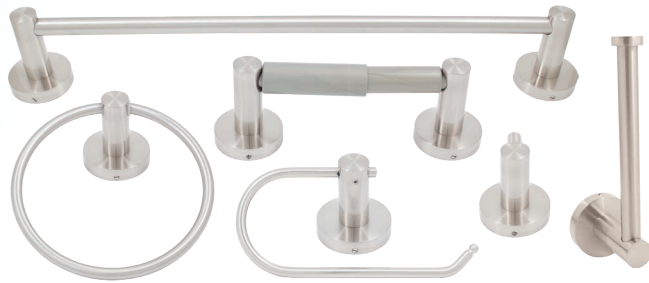

Barrington Grab Bars

Charlotte Grab Bars

Designed to coordinate with our Barrington and Charlotte bath collections, our decorative grab bars deliver safety without sacrificing style. Available in vintage bronze and stainless steel finishes, the grab bars measure 1-1/4" in diameter. Available lengths: 12", 18", 24" & 36"

Grab Bars

Barrington (471)	X		X	
Charlotte (470)	X		X	
Standard (48XXX)	X		X	X

Shower Rods

Adjustable (4040)	X		X	X
Straight (4050)	X		X	
Basic (4070)	X		X	X
Charlotte (4071)	X		X	
Standard (4072)	X		X	X

Harbor Mist Collection

Charlotte Curved Shower Rod

Westwood Collection

Zurich Collection

Coastal Collection

Standard Curved Shower Rod

Cambridge Collection

Barrington Collection

Madison Collection

Basic Curved Shower Rod

Charlotte Collection

Portland Collection

Lakewood Collection

Straight Shower Rod

Adjustable Shower Rod