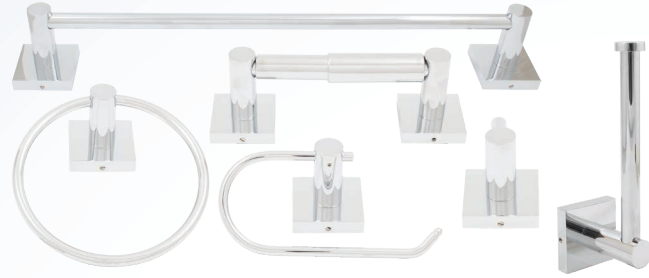

Vienna Collection

Zurich Collection