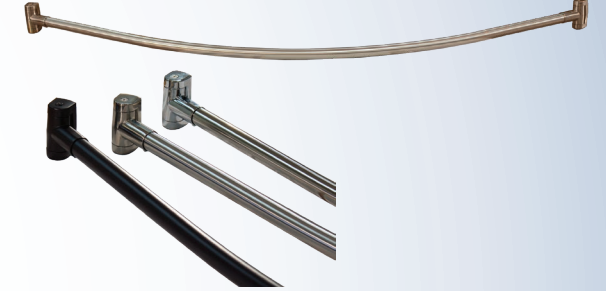

Barrington Grab Bars

Charlotte Grab Bars

Designed to coordinate with our Barrington and Charlotte bath collections, our decorative grab bars deliver safety without sacrificing style. Available in vintage bronze and stainless steel finishes, the grab bars measure 1-1/4" in diameter. Available lengths: 12", 18", 24" & 36"

Standard Grab Bars

Our standard grab bars are available in smooth, knurled and peened styles and come in vintage bronze, white and stainless steel finishes. Made of 18 gauge stainless steel, they are designed to withstand 300- 500 lbs. of pull when properly installed (*weight rating varies by length*). Bars measure 1-1/2" in diameter and are ADA compliant. Available lengths: 12", 16", 18", 24", 30", 32", 36", 42", 48" & 54"

Harbor Mist Collection

Charlotte Curved Shower Rod

Westwood Collection

Zurich Collection

Coastal Collection

Standard Curved Shower Rod

Cambridge Collection

Barrington Collection

Madison Collection

Basic Curved Shower Rod

Charlotte Collection

Portland Collection

Lakewood Collection

Straight Shower Rod

Adjustable Shower Rod