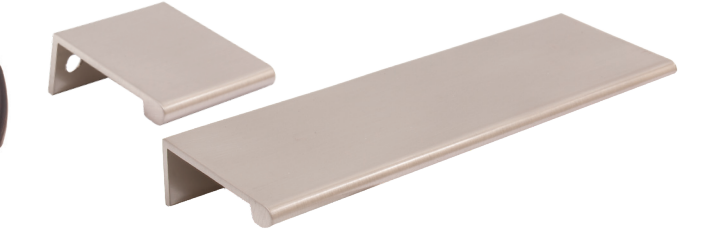

**TRANSITIONAL**  
The best of all worlds.

**MID-CENTURY MODERN**  
Iconic and distinctive

**FINISH CHART**

Color me happy. With so many finishes to choose from, you're sure to find your perfect match.

	Polished Brass	Satin Brass	Satin Brass w/ Matte Black	Oil-Rubbed Bronze	Vintage Bronze	Satin Nickel	Satin Nickel w/ Matte Black	Matte Black	Matte Black w/ Satin Nickel	Polished Chrome	Satin Chrome	Weathered Nickel	Satin Stainless Steel	Zinc
Alesund				X	X		X							
Arts & Crafts				X	X		X					X		
Canal				X	X							X		
Charlotte				X	X		X					X		
Classic				X	X		X		X					
Contemporary Round	X*			X	X		X		X				X*	
Contemporary Square	X*			X	X		X		X				X*	
Curtiss				X	X		X		X					
Douglas				X	X		X		X					
Estate				X	X		X					X		
Fairport				X	X									
Gateway					X		X							
Jetstream					X		X		X					
Livingstone					X		X							
Marblehead				X	X									
Mesa	X			X	X		X		X					
Metropolis				X	X		X							
Plateau				X	X		X							
Rubicon					X		X							
Sherwood				X	X		X							
Telluride				X	X		X							
Texas Star				X	X									
Tower				X	X		X		X					
Universal				X	X		X		X					
Urban		X		X	X		X		X					
Zephyr				X	X		X		X					
Bar Pulls	X			X	X		X		X				X	
Edge Pulls				X	X		X							
Wire Pulls				X	X				X	X				
9346 Shelf Supports	X			X										
9348 Shelf Tabs				X	X									
97628 / 97629				X	X				X	X				

**MARBLEHEAD**

**FAIRPORT**

**METROPOLIS – available summer 2022!**

**DOUGLAS**

**CURTISS**

**CONTEMPORARY ROUND**

Pulls available in the following lengths: 3", 96mm, 128mm, 160mm, 192mm, 224mm and 256mm.

**CONTEMPORARY SQUARE**

Pulls available in the following lengths: 3", 96mm, 128mm, 160mm, 192mm, 224mm and 256mm.

**EDGE PULLS**

Available in the following lengths: 1 1/2", 3 1/4", 4 1/4", 5 1/4", 7 1/4", 9 1/4", 11 1/4" and 13 1/4".

**LIVINGSTONE**

**MESA**

Pulls available in the following lengths: 3"/96mm, 128mm, 160mm, 192mm, 224mm, and 256mm.

**PLATEAU**

Available in the following lengths: 96mm, 128mm, 160mm, 192mm, 224mm, and 256mm.