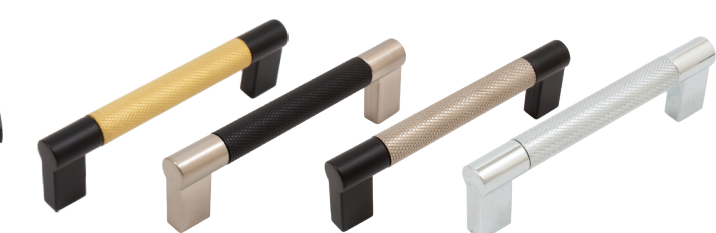

Pulls available in the following lengths: 3", 96mm, 128mm, 160mm, 192mm, 224mm and 256mm.

**EDGE PULLS**

Available in the following lengths: 1 1/2", 3 1/4", 4 1/4", 5 1/4", 7 1/4", 9 1/4", 11 1/4" and 13 1/4".

**LIVINGSTONE**

**MESA**

Pulls available in the following lengths: 3"/96mm, 128mm, 160mm, 192mm, 224mm, and 256mm.

**PLATEAU**

Available in the following lengths: 96mm, 128mm, 160mm, 192mm, 224mm, and 256mm.

**ZEPHYR – available summer 2022!**

Available in the following lengths: 96mm, 128mm, 160mm, 192mm, 224mm, and 256mm.

**URBAN – available summer 2022!**

Available in the following lengths: 3", 96mm, 128mm, 160mm, 192mm, 224mm, and 256mm.

**TELLURIDE**

Pulls available in the following lengths: 3", 4", 5", 6", 8" and 10".

**RUBICON**

**TEXAS STAR**

**BAR PULLS**

Pulls available in the following lengths: 50mm, 3", 96mm, 128mm, 160mm, 192mm, 224mm and 256mm.