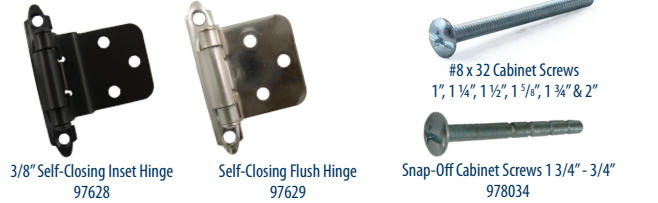

**TELLURIDE**

Pulls available in the following lengths: 3", 4", 5", 6", 8" and 10".

**RUBICON**

**TEXAS STAR**

**BAR PULLS**

Pulls available in the following lengths: 50mm, 3", 96mm, 128mm, 160mm, 192mm, 224mm and 256mm.

**GATEWAY**

**WIRE PULLS**

**KNOBS**

**CABINET HINGES & SCREWS**

**SHELF SUPPORTS**

**MAGNETIC, FRICTION, & ROLLER CATCHES**

**MAGNETIC TOUCH LATCHES**