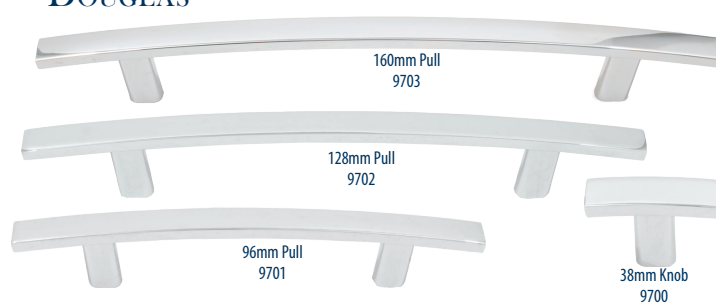

**MARBLEHEAD**

**FAIRPORT**

**METROPOLIS – available summer 2022!**

**DOUGLAS**

**CURTISS**

**CONTEMPORARY ROUND**

Pulls available in the following lengths: 3", 96mm, 128mm, 160mm, 192mm, 224mm and 256mm.

**CONTEMPORARY SQUARE**

Pulls available in the following lengths: 3", 96mm, 128mm, 160mm, 192mm, 224mm and 256mm.

**EDGE PULLS**

Available in the following lengths: 1 1/2", 3 1/4", 4 1/4", 5 1/4", 7 1/4", 9 1/4", 11 1/4" and 13 1/4".

**LIVINGSTONE**

**MESA**

Pulls available in the following lengths: 3"/96mm, 128mm, 160mm, 192mm, 224mm, and 256mm.

**PLATEAU**

Available in the following lengths: 96mm, 128mm, 160mm, 192mm, 224mm, and 256mm.

**ZEPHYR – available summer 2022!**

Available in the following lengths: 96mm, 128mm, 160mm, 192mm, 224mm, and 256mm.

**URBAN – available summer 2022!**

Available in the following lengths: 3", 96mm, 128mm, 160mm, 192mm, 224mm, and 256mm.