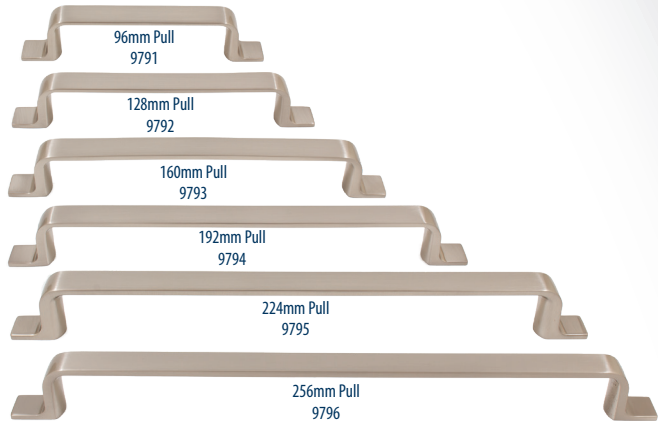

Pulls available in the following lengths: 3", 96mm, 128mm, 160mm, 192mm, 224mm and 256mm.

**EDGE PULLS**

Available in the following lengths: 1 1/2", 3 1/4", 4 1/4", 5 1/4", 7 1/4", 9 1/4", 11 1/4" and 13 1/4".

**LIVINGSTONE**

**MESA**

Pulls available in the following lengths: 3"/96mm, 128mm, 160mm, 192mm, 224mm, and 256mm.

**PLATEAU**

Available in the following lengths: 96mm, 128mm, 160mm, 192mm, 224mm, and 256mm.

**ZEPHYR – available summer 2022!**

Available in the following lengths: 96mm, 128mm, 160mm, 192mm, 224mm, and 256mm.

**URBAN – available summer 2022!**

Available in the following lengths: 3", 96mm, 128mm, 160mm, 192mm, 224mm, and 256mm.

**TELLURIDE**

Pulls available in the following lengths: 3", 4", 5", 6", 8" and 10".

**RUBICON**

**TEXAS STAR**

**BAR PULLS**

Pulls available in the following lengths: 50mm, 3", 96mm, 128mm, 160mm, 192mm, 224mm and 256mm.