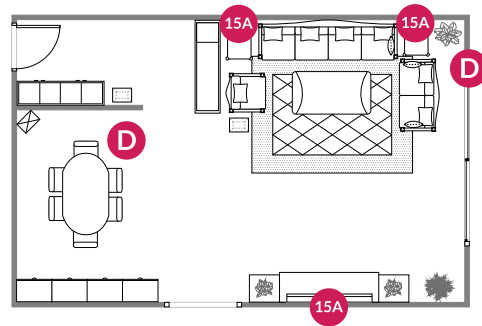

Living/Dining Room

Dimmer + Wi-Fi Temp/Humi/Motion Sensor

Comfort and convenience together in one Insert. Monitor your temperature and humidity and turn lights on by simply walking into the room.

WHAT'S INCLUDED

Device	Qty
15A Outlet	3
Dimming Switch	2

SWIDGET'S SUGGESTED INSERTS*

Insert	Qty
Wi-Fi Control	1
Wi-Fi + USB Charger	2
Wi-Fi + Power Out Light	1
Wi-Fi + Temp/Humi/Motion Sensor	1

SMART HOME HIGHLIGHTS

Control

- Dimmers, Lighting, and Lamps
- Outlets
- USB Charger
- Google Home and Alexa

Monitor

- Energy
- Temperature and Humidity
- Occupancy/Vacancy

Automate

- Voice Assistant Routines
- App Based Rules
- Time and Sunset/Sunrise Schedules
- Power Cycle

*Swidget Insert pairings are suggestions only. Homeowners can customize to fit their needs by choosing from a variety of Swidget Inserts.