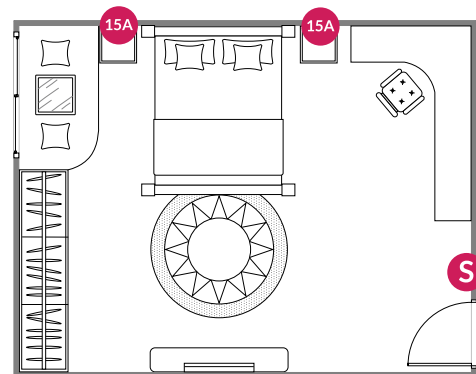

Secondary Bedroom

Outlet + Wi-Fi USB Charger

Conveniently charge your devices and use schedules to turn your bedside lamps on and off using our sunrise/sunset settings.

WHAT'S INCLUDED

Device	Qty
15A Outlet	2
On/Off Switch	1

SWIDGET'S SUGGESTED INSERTS*

Insert	Qty
Wi-Fi + USB Charger	2
Wi-Fi + Motion Sensor	1

SMART HOME HIGHLIGHTS

Control

- Dimmers, Lighting, and Lamps
- Outlets
- USB Charger
- Google Home and Alexa

Monitor

- Energy
- Occupancy/Vacancy

Automate

- Voice Assistant Routines
- App Based Rules
- Time and Sunset/Sunrise Schedules
- Power Cycle

*Swidget Insert pairings are suggestions only. Homeowners can customize to fit their needs by choosing from a variety of Swidget Inserts.