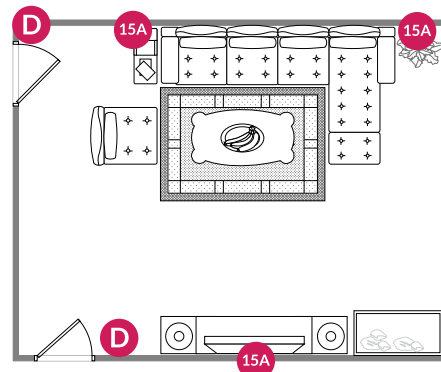

Outlet + Wi-Fi Power Out Light

Find your way when the power goes out. Our Power Out Light Insert has enough power to last 3 hours. You can even remove the Insert and use it as a flashlight!