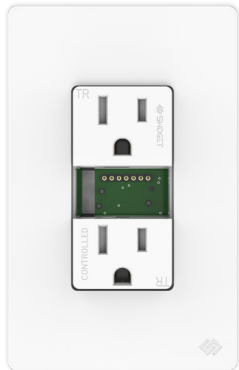

Device	Qty
15A Outlet	3
Dimming Switch	2

SWIDGET'S SUGGESTED INSERTS*

Insert	Qty
Wi-Fi Control	1
Wi-Fi + USB Charger	2
Wi-Fi + Power Out Light	1
Wi-Fi + Temp/Humi/Motion Sensor	1

SMART HOME HIGHLIGHTS

Control

- Dimmers, Lighting, and Lamps
- Outlets
- USB Charger
- Google Home and Alexa

Monitor

- Energy
- Temperature and Humidity
- Occupancy/Vacancy

Automate

- Voice Assistant Routines
- App Based Rules
- Time and Sunset/Sunrise Schedules
- Power Cycle

**Swidget Insert pairings are suggestions only. Homeowners can customize to fit their needs by choosing from a variety of Swidget Inserts.*

SWIDGET DEVICES & INSERTS

15A Outlet

Switch

Dimmer

Auxiliary Control Switch