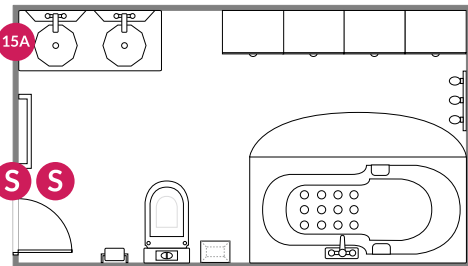

Primary Bathroom

Switch + Wi-Fi Temp/Humi Sensor

Never worry about mold again. Our Temperature and Humidity Sensor Insert can turn on your bathroom fan when levels get too high.

WHAT'S INCLUDED

Device	Qty
15A Outlet**	1
On/Off Switch	2

SWIDGET'S SUGGESTED INSERTS*

Insert	Qty
Wi-Fi + Guide Light	1
Wi-Fi + Motion Sensor	1
Wi-Fi + Temp/Humi Sensor	1

SMART HOME HIGHLIGHTS

Control

- Dimmers, Lighting, and Lamps
- Outlets
- USB Charger
- Google Home and Alexa

Monitor

- Energy
- Temperature and Humidity
- Occupancy/Vacancy

Automate

- Voice Assistant Routines
- App Based Rules
- Time and Sunset/Sunrise Schedules
- Power Cycle

*Swidget Insert pairings are suggestions only. Homeowners can customize to fit their needs by choosing from a variety of Swidget Inserts. **Outlet must be on a GFCI circuit.