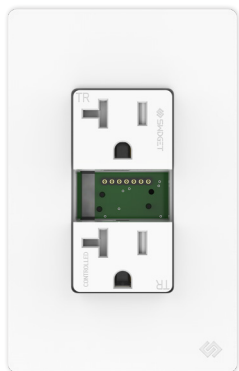

SWIDGET DEVICES & INSERTS

20A Outlet