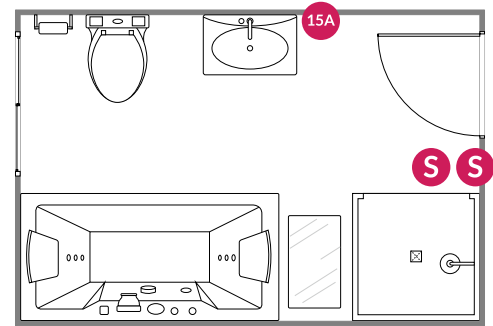

Secondary Bathroom

Switch + Wi-Fi Guide Light

Cast a gentle glow to easily find your way. Perfect for kitchens, bathrooms and children's rooms.

WHAT'S INCLUDED

Device	Qty
15A Outlet**	1
On/Off Switch	2

SWIDGET'S SUGGESTED INSERTS*

Insert	Qty
Wi-Fi Control	1
Wi-Fi + Guide Light	1
Wi-Fi + Temp/Humi/Motion Sensor	1

SMART HOME HIGHLIGHTS

Control

- Dimmers, Lighting, and Lamps
- Outlets
- USB Charger
- Google Home and Alexa

Monitor

- Energy
- Temperature and Humidity
- Occupancy/Vacancy

Automate

- Voice Assistant Routines
- App Based Rules
- Time and Sunset/Sunrise Schedules
- Power Cycle

*Swidget Insert pairings are suggestions only. Homeowners can customize to fit their needs by choosing from a variety of Swidget Inserts. **Outlet must be on a GFCI circuit.