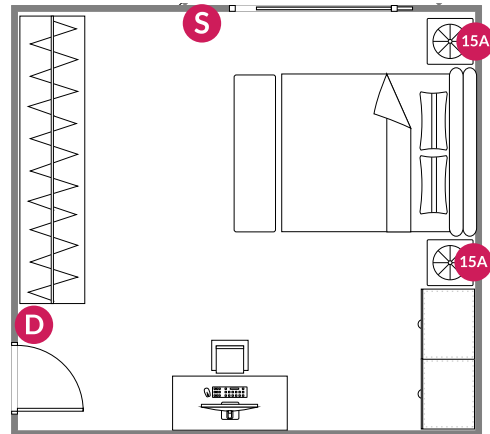

Primary Bedroom

Dimmer + Wi-Fi Motion Sensor

Conserve energy by having the lights turn on automatically when you walk into the room and turn off when you leave.

WHAT'S INCLUDED

Device	Qty
15A Outlet	2
Dimming Switch	1
On/Off Switch	1

SWIDGET'S SUGGESTED INSERTS*

Insert	Qty
Wi-Fi Control	1
Wi-Fi + USB Charger	2
Wi-Fi + Motion Sensor	1

SMART HOME HIGHLIGHTS

Control

- Dimmers, Lighting, and Lamps
- Outlets
- USB Charger
- Google Home and Alexa

Monitor

- Energy
- Occupancy/Vacancy

Automate

- Voice Assistant Routines
- App Based Rules
- Time and Sunset/Sunrise Schedules
- Power Cycle

*Swidget Insert pairings are suggestions only. Homeowners can customize to fit their needs by choosing from a variety of Swidget Inserts.