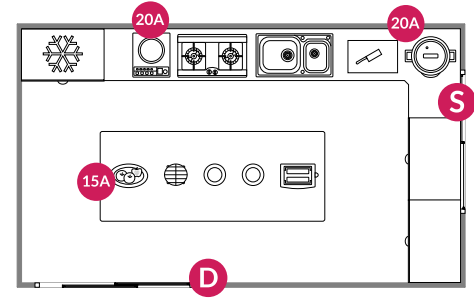

Kitchen

Switch + Wi-Fi Air Quality Sensor

This combination of Swidget products monitors the air quality in your kitchen and will notify you if increased ventilation is required.

WHAT'S INCLUDED

Device	Qty
On/Off Switch	1
Dimming Switch	1
15A Outlet	1
20A Outlet	2

SWIDGET'S SUGGESTED INSERTS*

Insert	Qty
Wi-Fi + USB Charger	2
Wi-Fi + Motion Sensor	1
Wi-Fi + Temp/Humi/Motion Sensor	1
Wi-Fi + Air Quality Sensor	1

SMART HOME HIGHLIGHTS

Control

- Dimmers, Lighting, and Lamps
- Outlets
- USB Charger
- Google Home and Alexa

Monitor

- Energy
- Air Quality
- Temperature and Humidity
- Occupancy/Vacancy

Automate

- Voice Assistant Routines
- App Based Rules
- Time and Sunset/Sunrise Schedules
- Power Cycle

*Swidget Insert pairings are suggestions only. Homeowners can customize to fit their needs by choosing from a variety of Swidget Inserts.