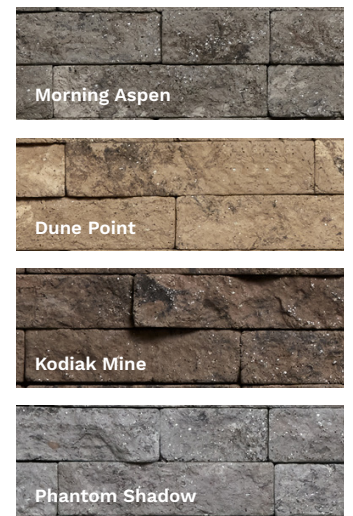

National True