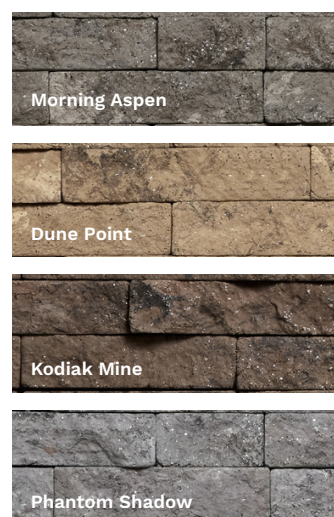

## Potomac Trail

## Georgetown Run

## Capital Sky

STYLES

Universal sill pieces are available in all four colors and can be installed with any of our stone styles.

90 degree outside corner pieces are available for each style and color combination.