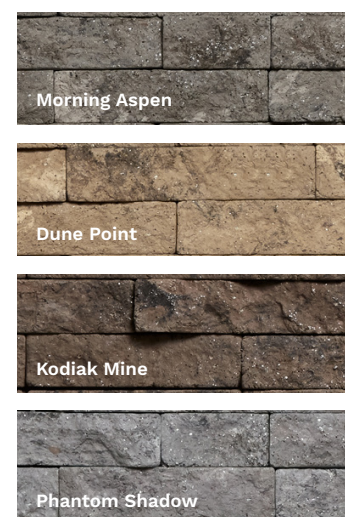

## Georgetown Run

## Capital Sky

STYLES

Universal sill pieces are available in all four colors and can be installed with any of our stone styles.

90 degree outside corner pieces are available for each style and color combination.