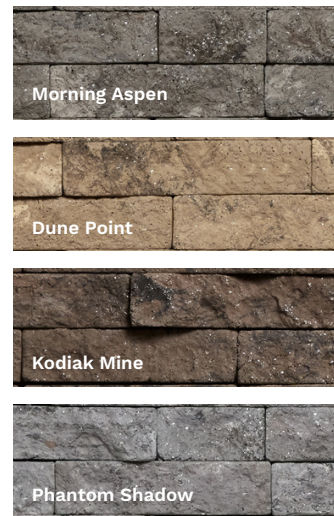

Georgetown Run