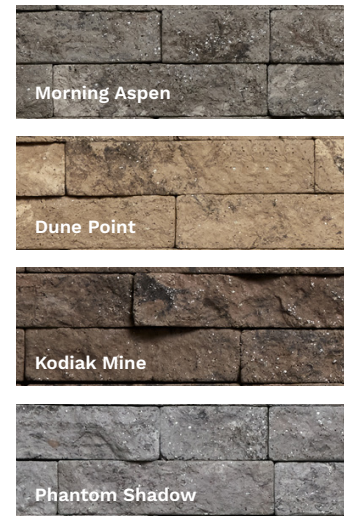

Potomac Trail