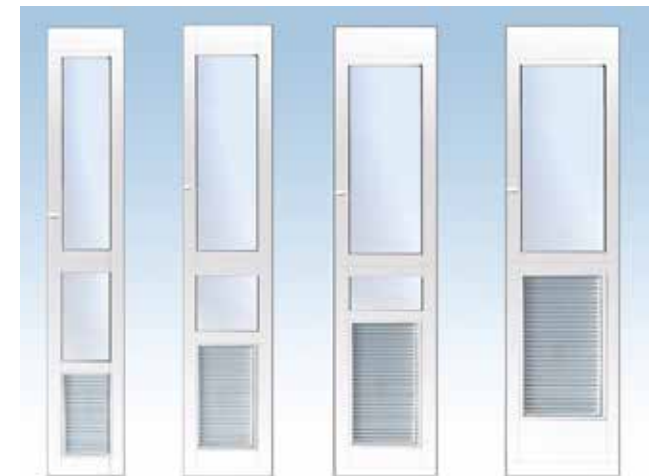

SEE SPEC SHEET FOR ALL SIZES & MEASUREMENTS

*IMPORTANT! Before purchasing, carefully measure and deduct the width of the ArmorFlex door insert from your existing sliding door opening to confirm there is adequate walk-through space remaining.