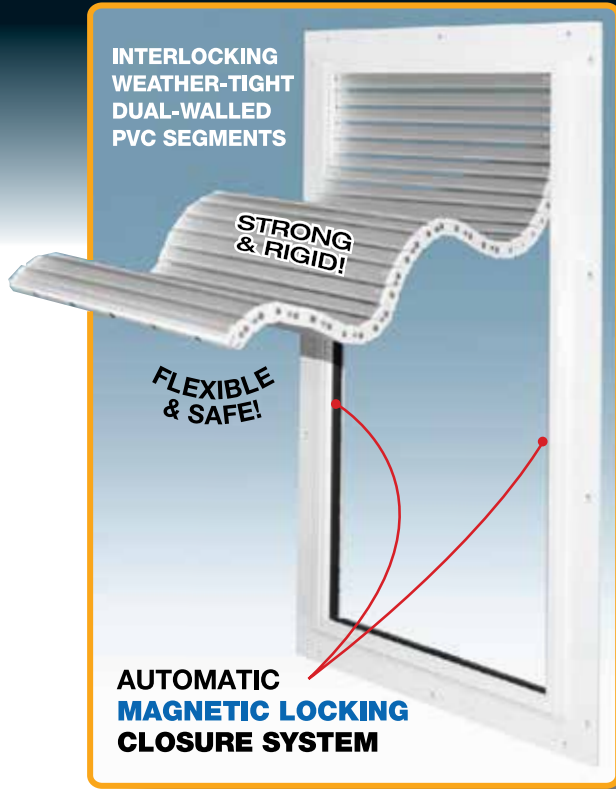

INDUSTRIAL STRENGTH

ARMOR-FLEX

DOG DOOR

WEATHER PROOF