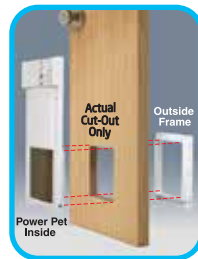

Patio Door Inserts*

Fast & Easy to install into most regular-height sliding glass patio doors.

POWER PET[®] Patio Door Inserts let you add convenience and security in existing sliding patio doors. Includes dual-pane low-e glass and heavy-duty, all-aluminum frame with stainless steel lock & hardware for strength and security. Various sizes available in regular and tall patio door heights.

for Doors & Walls

PX1 MEDIUM SIZE for Smaller Pets

PX2 LARGE SIZE for Larger Dogs

Door Installation

Wall Installation

- QUICK & EASY TO INSTALL
- WEATHERPROOF & ENERGY EFFICIENT
- SAFE AUTO-STOP CLOSURE SYSTEM
- KEEPS OUT STRAY ANIMALS
- AUTOMATIC LOCK FOR HOME SECURITY
- WORKS WITH MULTIPLE PETS

SEE SPEC SHEET FOR ALL SIZES & MEASUREMENTS

***IMPORTANT!** Before purchasing, carefully measure and deduct the width of the PowerPet door insert from your existing sliding door opening to confirm there is adequate walk-through space remaining.