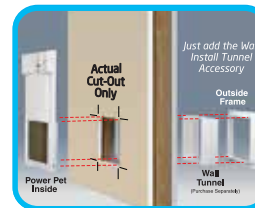

Patio Door Inserts*

Fast & Easy to install into most regular-height sliding glass patio doors.

POWER PET[®] Patio Door Inserts let you add convenience and security in existing sliding patio doors. Includes dual-pane low-e glass and heavy-duty, all-aluminum frame with stainless steel lock & hardware for strength and security. Various sizes available in regular and tall patio door heights.

for Doors & Walls

PX1 MEDIUM SIZE for Smaller Pets

PX2 LARGE SIZE for Larger Dogs

Door Installation

Wall Installation

- QUICK & EASY TO INSTALL
- WEATHERPROOF & ENERGY EFFICIENT
- SAFE AUTO-STOP CLOSURE SYSTEM
- KEEPS OUT STRAY ANIMALS
- AUTOMATIC LOCK FOR HOME SECURITY
- WORKS WITH MULTIPLE PETS

SEE SPEC SHEET FOR ALL SIZES & MEASUREMENTS

***IMPORTANT!** Before purchasing, carefully measure and deduct the width of the PowerPet door insert from your existing sliding door opening to confirm there is adequate walk-through space remaining.