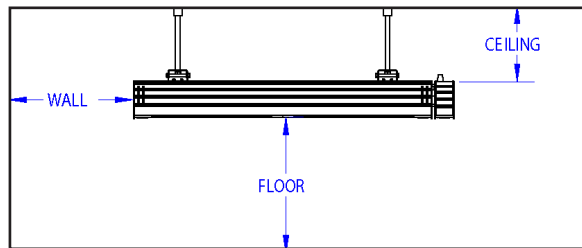

Ceiling Suspended Clearances

MEQ15A01 only available with wall mount

Included Parts

To learn more, visit www.modinehvac.com or call 800-828-HEAT

Follow us @ModineHVAC
See us at [YouTube.com/ModineHVAC](https://www.youtube.com/ModineHVAC)
www.facebook.com/ModineHVAC/
www.linkedin.com/company/modinehvac/

Modine Manufacturing Company
1500 DeKoven Avenue
Racine, Wisconsin 53403-2552

©2023 Modine Manufacturing Co.
9-127