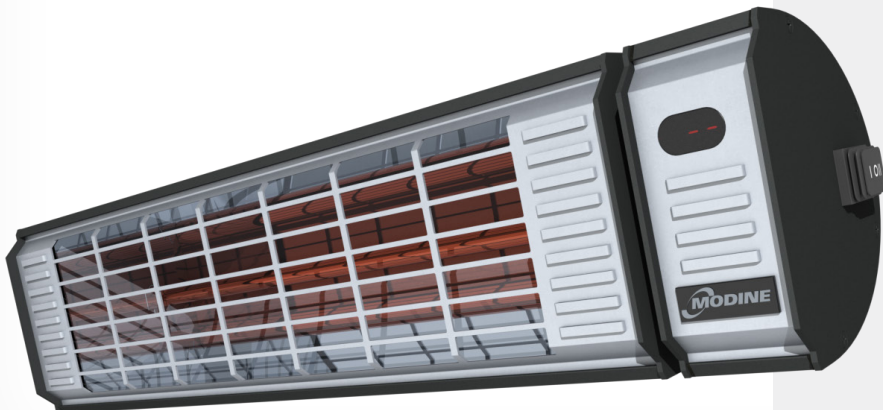

MEQ INFRARED HEATER

The perfect balance between heating performance and low-light output

Extend your patio season with the MEQ. This heater features a high-performance Tungsten element with advanced light filtering coating to take the edge off on cool evenings. With a powder-coated extruded Aluminum body, on board controls and power outputs up to 4800w, the MEQ is the perfect solution for restaurants, vestibules, rooftops, or backyard patios.

Key Features

- High-intensity, low light Tungsten bulb that supplies instantaneous, directional heat for indoor and outdoor applications
- Evenly distributed heat that is practically unaffected by windy environments
- Electrically efficient radiant heat reduces wasted energy by warming people and objects and not the air between them
- IP65 rated powder coated extruded aluminum body resists corrosion and deformation over time
- Built-in controls with remote to control the 6 levels of heat
- Completely silent operation