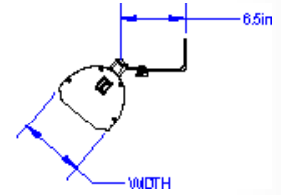

MEQ MODELS

Model	Watts	Volts	Amps	BTUs	Dimensions	
					Length (in)	Width (in)
MEQ15A01	1500	120	12.5	5115	27.6	6.6
MEQ30A12	2250/3000	208/240	10.8/12.5	7,673/10,230	39.6	6.6
MEQ48A12	3605/4800	208/240	17.3/20	12,293/16,368	46.3	6.6

*240V heaters may be used at 208V. De-rating heaters reduces heater output by approximately 25%.

Heating Coverage Patterns

Model	Width	Depth	Height
MEQ15A01	7' (2.1m)	6' (1.8m)	6'7" (2.0m)
MEQ30A12	9' (2.7m)	8' (2.4m)	8' (2.4m)
MEQ48A12	11' (3.4m)	9' (2.8m)	9' (2.8m)