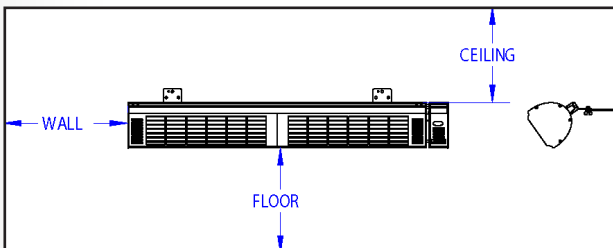

Wall Mounted Clearances

Always maintain 6' front clearance to combustibles, keep combustibles away from the sides and rear.